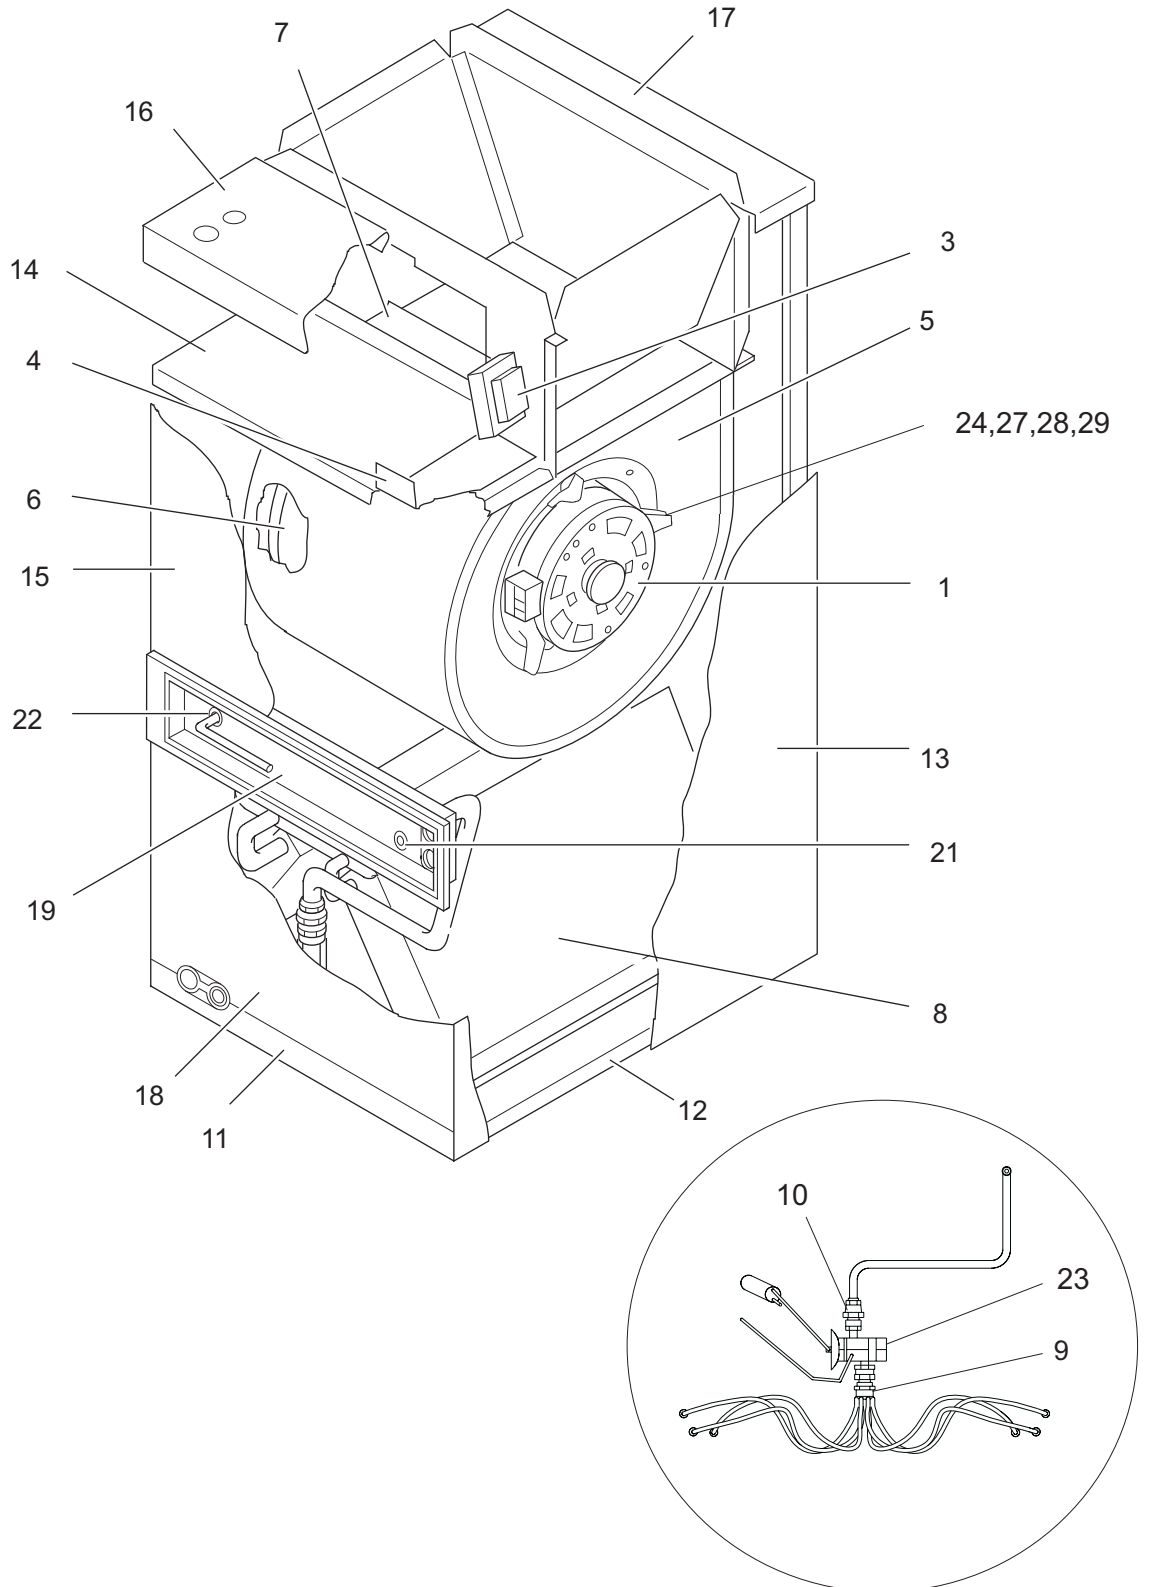

www.Source1Parts.com

HVAC SERVICE PARTS

F5FP AIR HANDLERS TXV AND FLEX COIL MODELS (STYLE H)

Supersedes:035-22229-001 Rev. A (1208)

035-22229-001 Rev. B (0609)

1 of 2

ITEM	DESCRIPTION	F5FP048H06T2CH	F5FP048H06T3XH	F5FP060H06T2CH	F5FP060H06T3XH
1	Motor, Direct Drive Blower	S1-02435323000	S1-02435323000	S1-02435323000	S1-02435323000
2					
3	Transformer	S1-02518452700	S1-02518452700	S1-02518452700	S1-02518452700
4	Module, Control	S1-03101264002	S1-03101264002	S1-03101264002	S1-03101264002
5	Housing, Blower	S1-37318075003	S1-37318075003	S1-37318075003	S1-37318075003
6	Wheel, Blower	S1-02634501000	S1-02634501000	S1-02634501000	S1-02634501000
7	Cutoff, Blower	S1-07315745000	S1-07315745000	S1-07315745000	S1-07315745000
8	Complete Coil w/Drain Pan	S1-37323848010	S1-37327868007	S1-37323848009	S1-37327868008
9	Distributor	S1-02209084000	S1-02209084000	S1-02540999000	S1-02540999000
10	Connector, Field	S1-02531890001	S1-02531890001	S1-02531890001	S1-02531890001
11	Door, Filter	S1-07320962000	S1-07320962000	S1-07320962000	S1-07320962000
12	Pan, Drain	S1-03200170001	S1-03200170001	S1-03200170001	S1-03200170001
13	Wrapper	S1-37320996016	S1-37320996016	S1-37320996016	S1-37320996016
14	Panel, Control	S1-07318369000	S1-07318369000	S1-07318369000	S1-07318369000
15	Panel, Door (Top)	S1-37318081001	S1-37318081001	S1-37318081001	S1-37318081001
16	Panel, Front Top	S1-37315422016	S1-37315422016	S1-37315422016	S1-37315422016
17	Panel, Rear Top	S1-37315421016	S1-37315421016	S1-37315421016	S1-37315421016
18	Panel, Bottom (Front)	S1-37316621002	S1-37316621002	S1-37316621002	S1-37316621002
19	Panel, Recessed	S1-03200148006	S1-03200148006	S1-03200148006	S1-03200148006
20*	Plate, Circuit Breaker	S1-03200158000	S1-03200158000	S1-03200158000	S1-03200158000
21	Grommet, 3/8"	S1-02813202000	S1-02813202000	S1-02813202000	S1-02813202000
22	Grommet, 7/8"	S1-02813205000	S1-02813205000	S1-02813205000	S1-02813205000
23	TXV (2C)	S1-1TVM2C1	---	S1-1TVM2C1	---
24	Mount, Motor	S1-32631459000	S1-32631459000	S1-32631459000	S1-32631459000
25*	Diagram, Wiring	427499	427499	427499	427499
26*	Pan, Horizontal Drain	S1-03200176001	S1-03200176001	S1-03200176001	S1-03200176001
27	Tube, Isolator (3 Req'd)	S1-02809412001	S1-02809412001	S1-02809412001	S1-02809412001
28	Washer, Isolator (3 Req'd)	S1-02809412002	S1-02809412002	S1-02809412002	S1-02809412002
29	Sleeve, Isolator (3 Req'd)	S1-02814782000	S1-02814782000	S1-02814782000	S1-02814782000
30*	Stand-off, Plastic	S1-02813201000	S1-02813201000	S1-02813201000	S1-02813201000
31*	Harness, Power	S1-37315424001	S1-37315424001	S1-37315424001	S1-37315424001
32*	Harness, Low Volt Plug (Jumper)	S1-37315425001	S1-37315425001	S1-37315425001	S1-37315425001
33*	Harness, Low Voltage	S1-02541262001	S1-02541262001	S1-02541262001	S1-02541262001
34*	Harness, X13	S1-02541263000	S1-02541263000	S1-02541263000	S1-02541263000
35*	Relay, 24 VDC	S1-02435714000	S1-02435714000	S1-02435714000	S1-02435714000
36*	Relay, 240 VAC	S1-02435715000	S1-02435715000	S1-02435715000	S1-02435715000