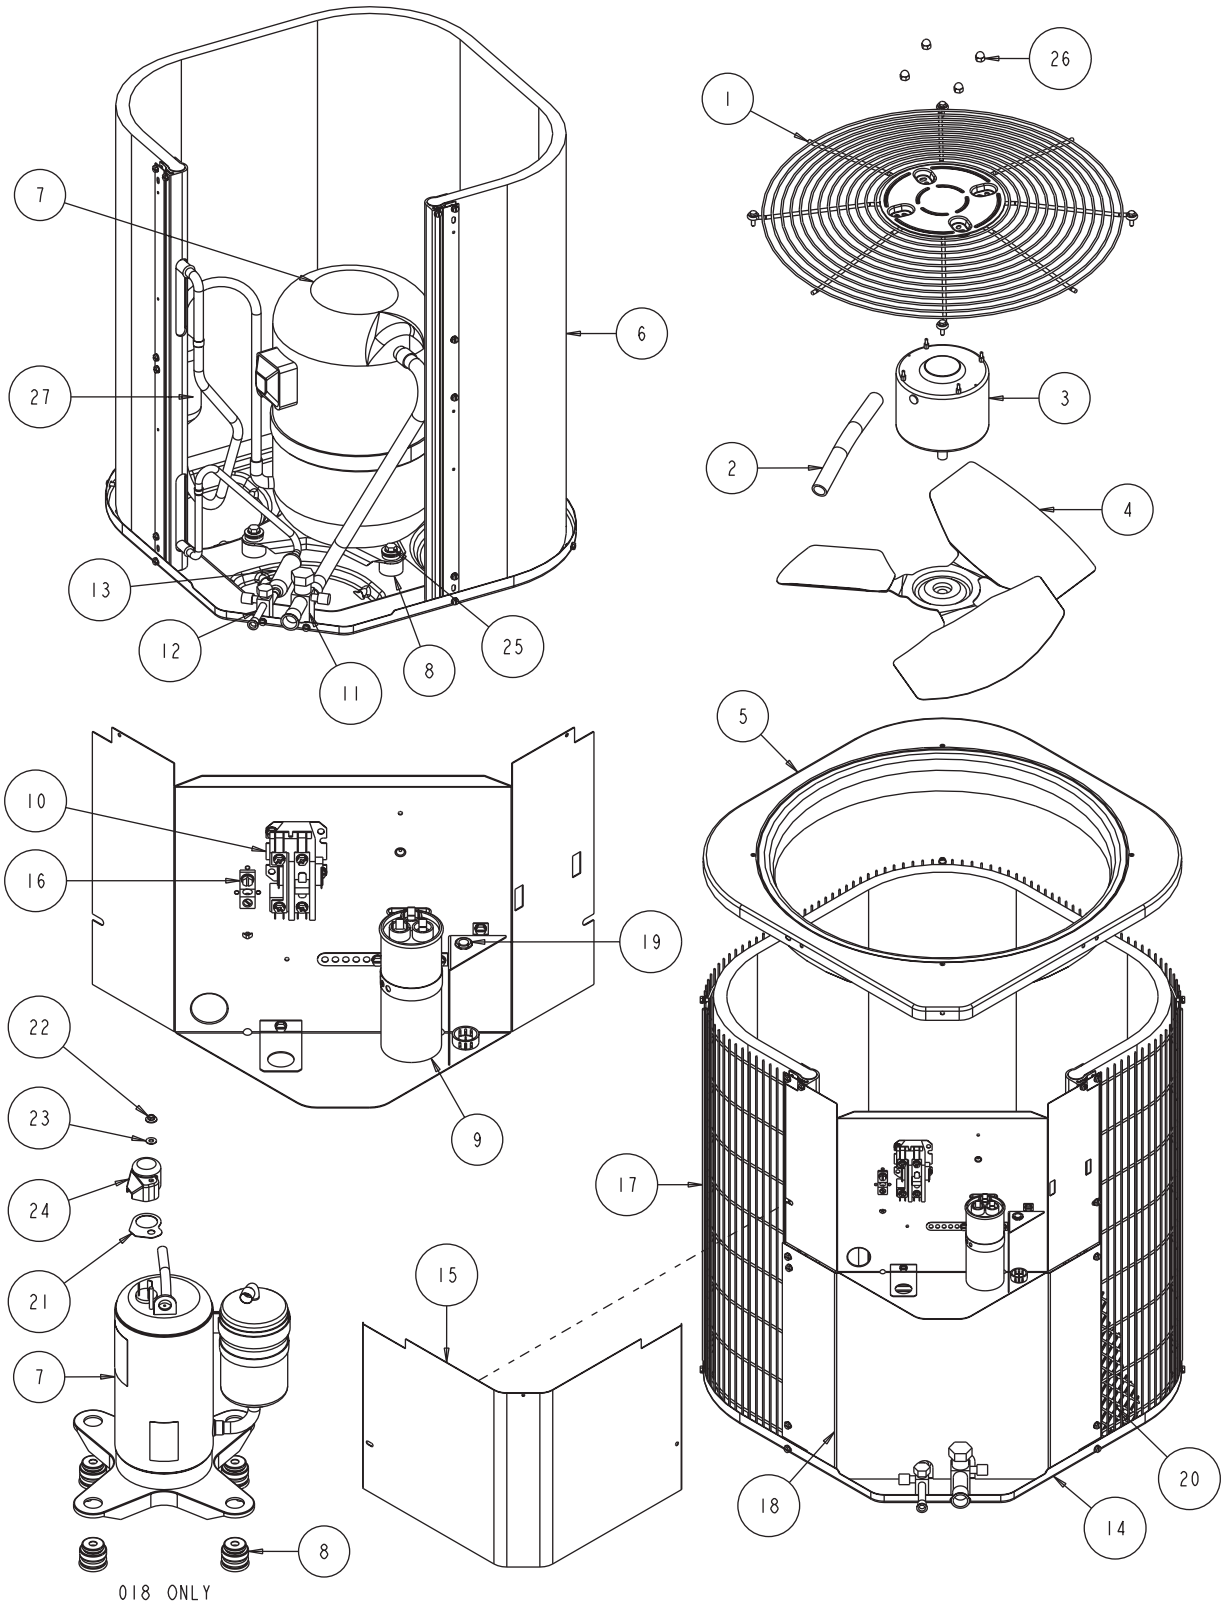

www.Source1Parts.com

AY SERIES - MICROCHANNEL - MINI CUBE 13 SEER AIR CONDITIONER - R22 (3RD GEN) (STYLE A)

HVAC SERVICE PARTS

Supersedes: Nothing

035-21381-001 Rev. A (0907)

1 of 2

ITEM	DESCRIPTION	AY018MA323A	AY024MA323A	AY030MA323A	<
1	Fan Guard	S1-02637318918	S1-02637318918	S1-02637318918	
2	Wireway	S1-02814701000	S1-02814701000	S1-02814701000	
3	Fan Motor	S1-02435355000	S1-02435356000	S1-02435356000	
4	Fan Blade	S1-02637314000	S1-02637315000	S1-02642444000	
5	Top	S1-07323407802	S1-07323407802	S1-07323407802	
6	Outdoor Coil Assembly	S1-37323837002	S1-37323776001	S1-37323776002	
7	Compressor	S1-01503858007	S1-01504069001	S1-01503822001	
8	Compressor Mount (Pkg. of 4)	S1-02813397000	S1-02809519000	S1-02809519000	
9	Dual Capacitor (30/5 MFD)	---	---	S1-02424778000	
	Dual Capacitor (35/5 MFD)	S1-02423998700	S1-02423998700	---	
10	Contactora (30 Amp)	S1-02427531000	S1-02427531000	S1-02427531000	
11	Base Valve (3/4") (Suction)	S1-02531900000	S1-02531900000	S1-02531900000	
12	Base Valve (3/8") (Liquid)	S1-02531899000	S1-02531899000	S1-02531899000	
13	Filter Drier	S1-02922156000	S1-02922156000	S1-02922156000	
14	Base Pan	S1-07323407801	S1-07323407801	S1-07323407801	
15	Electrical Control Box Cover	S1-07323407803	S1-07323407803	S1-07323407803	
16	Ground Lug	S1-02521798000	S1-02521798000	S1-02521798000	
17	Coil Guard	S1-37323839006	S1-37323839007	S1-37323839008	
18	Blockoff Plate	S1-07323407822	S1-07323775001	S1-07323775002	
19	Strain Relief	S1-02509687000	S1-02509687000	S1-02509687000	
20	Wire Mesh Coil Guard (Hail Guard)	S1-02815468000	S1-02815469000	S1-02815470000	
21	Terminal Cover Gasket	S1-02815234000	---	---	
22	Flange Hex Nut	S1-02118373000	---	---	
23	Flange Nut Gasket	S1-02814700000	---	---	
24	Terminal Cover	S1-02815233000	---	---	
25	Compressor Bolt (4 Req'd)	S1-1048-0033	S1-1048-0033	S1-1048-0033	
26	Kit, Motor Mounting (Acorn Nuts)	S1-36390117700	S1-36390117700	S1-36390117700	
27	Muffler	---	---	S1-02539847000	
28*	Check Valve	---	S1-02211518000	---	
29*	Harness, Compressor	---	S1-02531884000	S1-02531884000	
30*	Logo/Bezel	S1-37323840001	S1-37323840001	S1-37323840001	
31*	Orifice (.053)	S1-02919387002	---	---	
	Orifice (.059)	---	S1-02919387010	---	
	Orifice (.061)	---	S1-02919387003	---	
	Orifice (.067)	---	---	S1-02919387016	
32*	Wiring Diagram	167242	167242	167242	