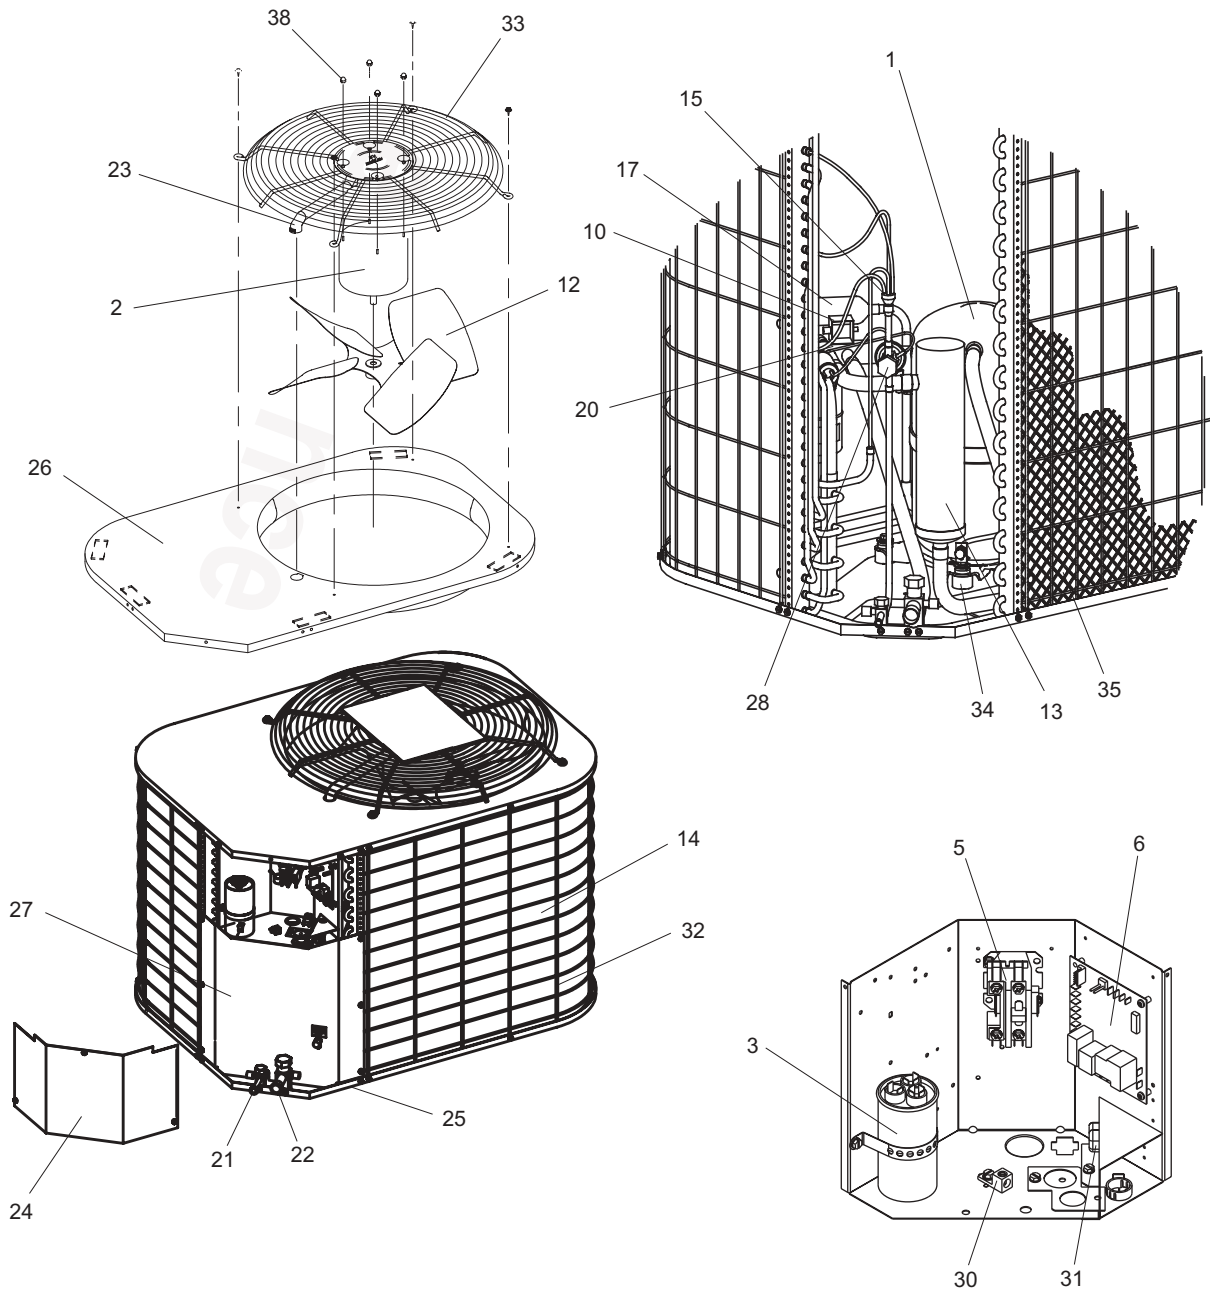

www.Source1Parts.com

HVAC SERVICE PARTS

FRHS SERIES - 14 SEER X3 HEAT PUMP (R-22, STYLE A&B)

Supersedes:035-21249-001 Rev. B (0408)

035-21249-001 Rev. C (0908)

1 of 2

FIG	ITEM	DESCRIPTION	FRHS0181BEA	FRHS0181BEB	FRHS0481BEA	<
1	1	Compressor	S1-01503848001	S1-01504086001	S1-01503657004	
*	1A	Harness, Compressor	S1-02531884000	S1-02531884000	S1-02531884000	
1	2	Motor, Fan	S1-02426029000	S1-02426029000	S1-02435819000	
1	3	Capacitor, Run (35/5MFD) [RC]	S1-02423998000	S1-02423998000	---	
		Capacitor, Run (40/5MFD) [RC]	---	---	S1-02425894700	<
*	4	Sensor, Temperature	S1-02532701016	S1-02532701016	S1-02531927000	
1	5	Contact, Electrical (30 amp) [M]	S1-02427531000	S1-02427531000	S1-02427531000	
1	6	Control, Defrost	S1-03101975102	S1-03101975102	S1-33101975001	
*	7	Control, Pressure	S1-02533305048	S1-02533305048	S1-02533305048	
*	8	Sensor, Liquid Replacement	S1-03101276000	S1-03101276000	S1-03101296000	
*	9	Capacitor, Start	---	---	S1-02425191700	
1	10	Coil, Solenoid	S1-02538948000	S1-02538948000	S1-02538948000	
*	11	Relay, Start	---	---	S1-02427608000	
1	12	Blade, Fan	S1-02639474000	S1-02639474000	S1-02635437000	
1	13	Accumulator	S1-02634089000	S1-02634089000	S1-02625573008	
1	14	Coil, Condenser	S1-37323787002	S1-37323787002	S1-37327889001	
1	15	Distributor Assembly	S1-02533424233	S1-02533424233	S1-02532799006	
*	16	Tank, Compensator	---	---	S1-02635434000	<
1	17	Check Valve w/Muffler	S1-02209077000	---	---	
		Check Valve	---	S1-02211518000	---	
*	18	Filter Drier	S1-1458-0011	S1-1458-0011	S1-52634506000	
	19					
1	20	Valve, Reversing	S1-02538945000	S1-02538945000	S1-02538947000	
1	21	Valve, Liquid (3/8")	S1-02531899000	S1-02531899000	S1-02531899000	
1	22	Valve, Suction (3/4")	S1-02531900000	S1-02531900000	---	
		Valve, Suction (11/8")	---	---	S1-02318363000	<
1	23	Wireway, (Electric Channel)	S1-02813216001	S1-02813216001	S1-02813297000	
1	24	Cover, Electric Box	S1-07320018001	S1-07320018001	S1-07320018001	
1	25	Base, Pan	S1-07320004801	S1-07320004801	S1-07319001500	
1	26	Panel, Top	S1-07320042801	S1-07320042801	S1-07323757001	
1	27	Plate, Block-Off	S1-07323791001	S1-07323791001	S1-07320002804	
1	28	TXV	S1-02539911000	S1-02539911000	S1-02532798048	
*	29	Harness, Reversing Valve (Solenoid)	S1-02531923000	S1-02531923000	S1-02531923000	<
1	30	Ground Lug	S1-02521798000	S1-02521798000	S1-02521798000	
1	31		---	---	---	<
1	32	Guard, Coil (1 Req'd)	S1-37323859016	S1-37323859016	S1-37323859003	
1	33	Guard, Fan	S1-02635511822	S1-02635511822	S1-02635511124	
1	34	Isolator, Compressor (Pkg. of 4)	S1-9435-1081	S1-9435-1081	S1-02812355000	
1	35	Plastic Mesh, Coil Guard	S1-02815241000	S1-02815241000	S1-02814734000	
*	36	Fastener, Push-in (4 Req'd)	S1-02118381000	S1-02118381000	S1-02118381000	
*	37	Diagram, Wiring	125830	125830	18606	
1	38	Kit, Motor Mounting (Acorn Nuts)	S1-36390117700	S1-36390117700	S1-36390117700	