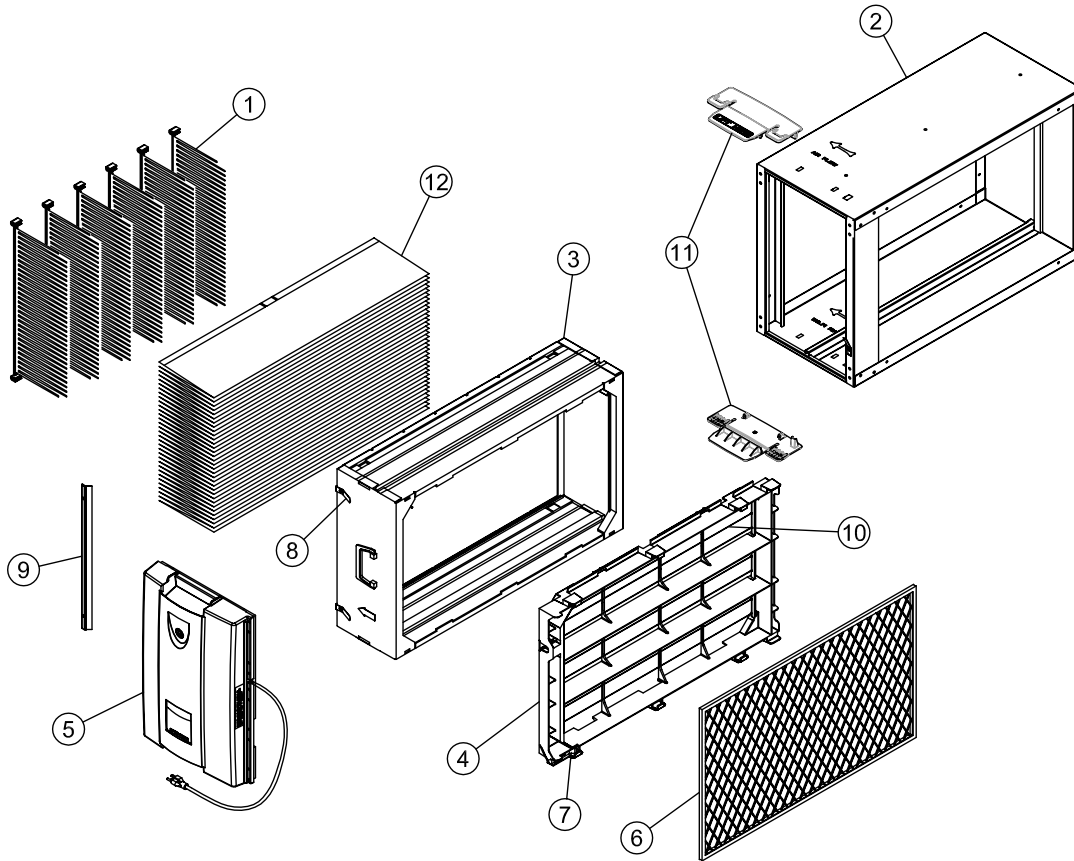

WHOLE HOUSE MEDIA AIR CLEANERS			S1-WHM10202505YA	S1-WHM10202505LA	S1-WHM10202505CA
FIG	ITEM	DESCRIPTION	2200 Style	2200 Style	2200 Style
1	1	Spacers, Pleat	S1-4119	S1-4119	S1-4119
1	2	Door Assembly	S1-4754	S1-4754	S1-4754
1	3	Seal Kit	S1-4725	S1-4725	S1-4725
1	4	Outer Housing	S1-4343	S1-4343	S1-4343
1	5	Catch, Strike Kit	S1-4757	S1-4757	S1-4757
1	6	Housing, Inner (includes seals & pleat spacers)	S1-4114	S1-4114	S1-4114
1	7	Replacement, Media	S1-FM201	S1-FM201	S1-FM201

Figure 2: HYBRID ELECTRONIC AIR CLEANERS

HYBRID ELECTRONIC AIR CLEANERS			S1-HEAC3000YA	S1-HEAC3000LA	S1-HEAC3000CA	S1-HEAC3000TA
FIG	ITEM	DESCRIPTION				
2	1	Pleat Spacing	S1-4760	S1-4760	S1-4760	S1-4760
2	2	Outer Housing	S1-4597	S1-4597	S1-4597	S1-4597
2	3	Inner Housing (with seals & pleat spacers)	S1-4308	S1-4308	S1-4308	S1-4308
2	4	Ionized Frame Assembly	S1-4598	S1-4598	S1-4598	S1-4598
2	5	Power Pack/Door Assembly	S1-4596	S1-4596	S1-4596	S1-4596
2	6	Control Electrode	S1-4311	S1-4311	S1-4311	S1-4311
2	7	Ground Contact	S1-4599	S1-4599	S1-4599	S1-4599
2	8	Media Ground Contact	S1-4313	S1-4313	S1-4313	S1-4313
2	9	Media Ground Assembly	S1-4314	S1-4314	S1-4314	S1-4314
2	10	Wire Ionizer	S1-4602	S1-4602	S1-4602	S1-4602
2	11	Replacement Kit, Door Latch	S1-4601	S1-4601	S1-4601	S1-4601
2	12	Replacement, Media	S1-FM501	S1-FM501	S1-FM501	S1-FM501
2	13*	120V Current Sensing Relay	S1-HEACRELAY120V	S1-HEACRELAY120V	S1-HEACRELAY120V	S1-HEACRELAY120V