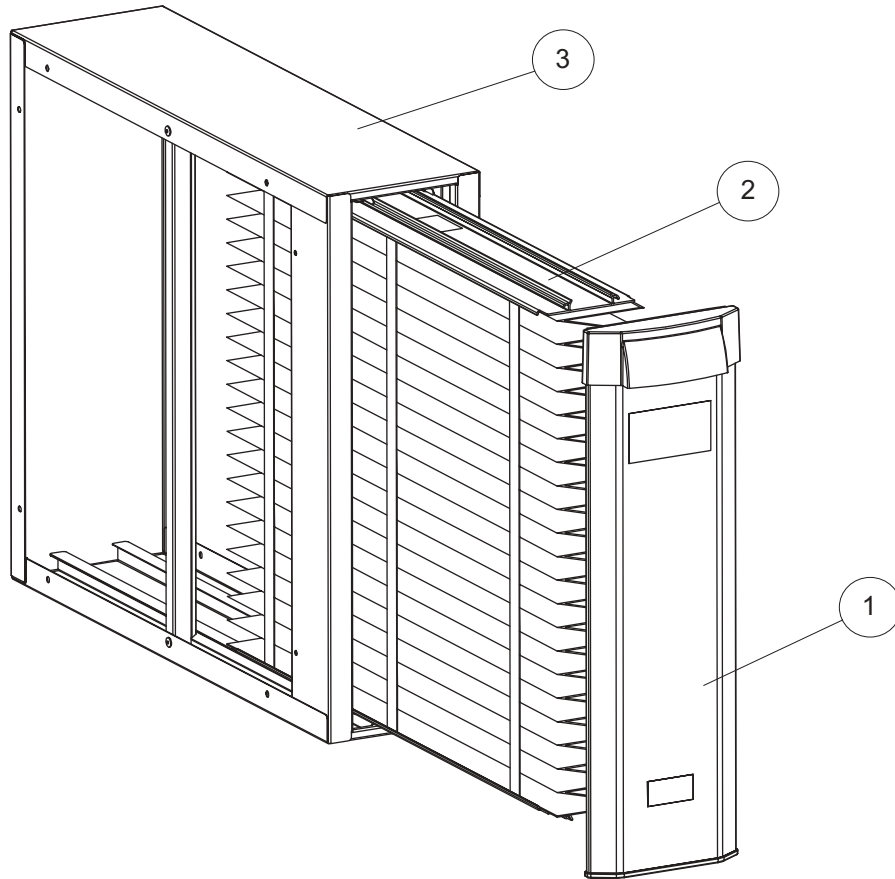

www.Source1Parts.com

PREMIUM WHOLE HOUSE MERV 11 and 13 AIR CLEANERS (STYLE A)

HVAC SERVICE PARTS

Supersedes: Nothing

035-23408-001 Rev. A (0812)

1 of 2

Figure 1: WHOLE HOUSE MERV 11 AND 13 AIR CLEANERS

		S1-TM11PAC16252A	S1-TM11PAC20202A	S1-TM11PAC20252A	<
ITEM	DESCRIPTION	16" X 25"	20" x 20"	20" X 25"	
1	Replacement Door	S1-4868	S1-4962	S1-4867	
2	Replacment Media	S1-FM410	S1-FM310	S1-FM210	
3	Replacement Housing	Replace entire Air Cleaner			

		S1-TM13PAC16252A	S1-TM13PAC20202A	S1-TM13PAC20252A	<
ITEM	DESCRIPTION	16" X 25"	20" x 20"	20" X 25"	
1	Replacement Door	S1-4868	S1-4962	S1-4867	
2	Replacement Media	S1-FM413	S1-FM313	S1-FM213	
3	Replacement Housing	Replace entire Air Cleaner			