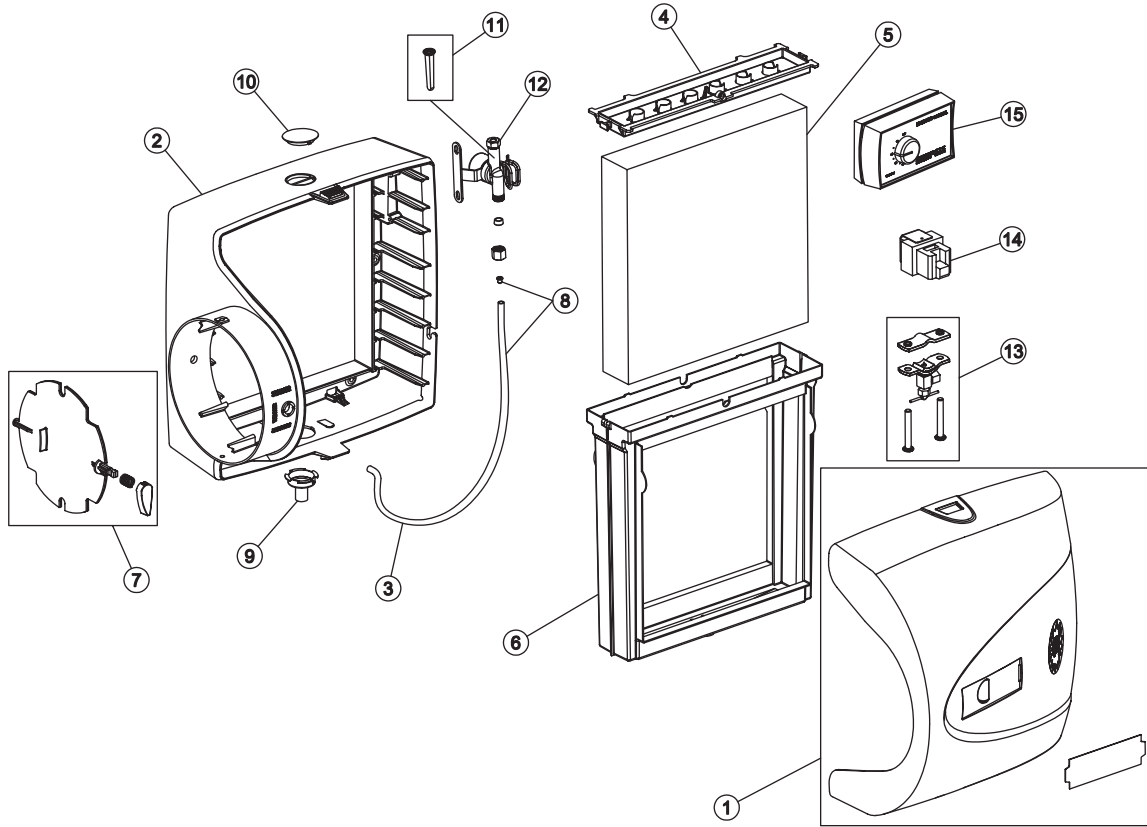

www.Source1Parts.com

PREMIUM BYPASS AND POWERED HUMIDIFIER SERIES (TIB)

HVAC SERVICE PARTS

Supersedes: Nothing

035-22788-001 Rev. A (1009)

1 of 4

Figure 1: SMALL AND LARGE BYPASS HUMIDIFIERS

SMALL BYPASS HUMIDIFIERS, MANUAL HUMIDISTAT			S1-BP500MT <
FIG.	ITEM	DESCRIPTION	(3 GPH)
1	1	Cover, Small Bypass (includes label)	S1-4642
1	2	Base, Small Bypass	S1-4641
1	3	Feed Tube, Plastic (w/yellow orifice #8)	S1-4335
1	4	Distributor Tray, Small Bypass	S1-4331
1	5	Water Panel, #10 Style	S1-HUPAD10
1	6	Scale Control Insert, Small Bypass	S1-4640
1	7	Bypass Humidifier Damper and Handle	S1-4332
1	8	Orifice, Yellow	S1-HUORIFICEYLWAA
1	9	Drain Spud	S1-4223
1	10	Plug for Bypass Base	S1-4334
1	11	Strainer, In-line	S1-HUSTRAIN4004
1	12	Solenoid Valve, 24VAC	S1-HUSOLVLV24VAA
1	13	Saddle Valve	S1-4001
1	14	Transformer	S1-4010
1	15	Humidistat, Manual	S1-HUSTATMAN4016

LARGE BYPASS HUMIDIFIERS, MANUAL HUMIDISTAT			S1-BP600MT <
FIG.	ITEM	DESCRIPTION	(3 GPH)
1	1	Cover, Large Bypass (includes label)	S1-4329
1	2	Base, Large Bypass	S1-4328
1	3	Feed Tube, Plastic (w/yellow orifice #8)	S1-4335
1	4	Distributor Tray, Large Bypass	S1-4331
1	5	Water Panel, #35 Style	S1-HUPAD35
1	6	Scale Control Insert, Large Bypass	S1-4330
1	7	Bypass Humidifier Damper and Handle	S1-4332
1	8	Orifice, Yellow	S1-HUORIFICEYLWAA
1	9	Drain Spud	S1-4223
1	10	Plug for Bypass Base	S1-4334
1	11	Strainer, In-line	S1-HUSTRAIN4004
1	12	Solenoid Valve, 24VAC	S1-HUSOLVLV24VAA
1	13	Saddle Valve	S1-4001
1	14	Transformer	S1-4010
1	15	Humidistat, Manual	S1-HUSTATMAN4016