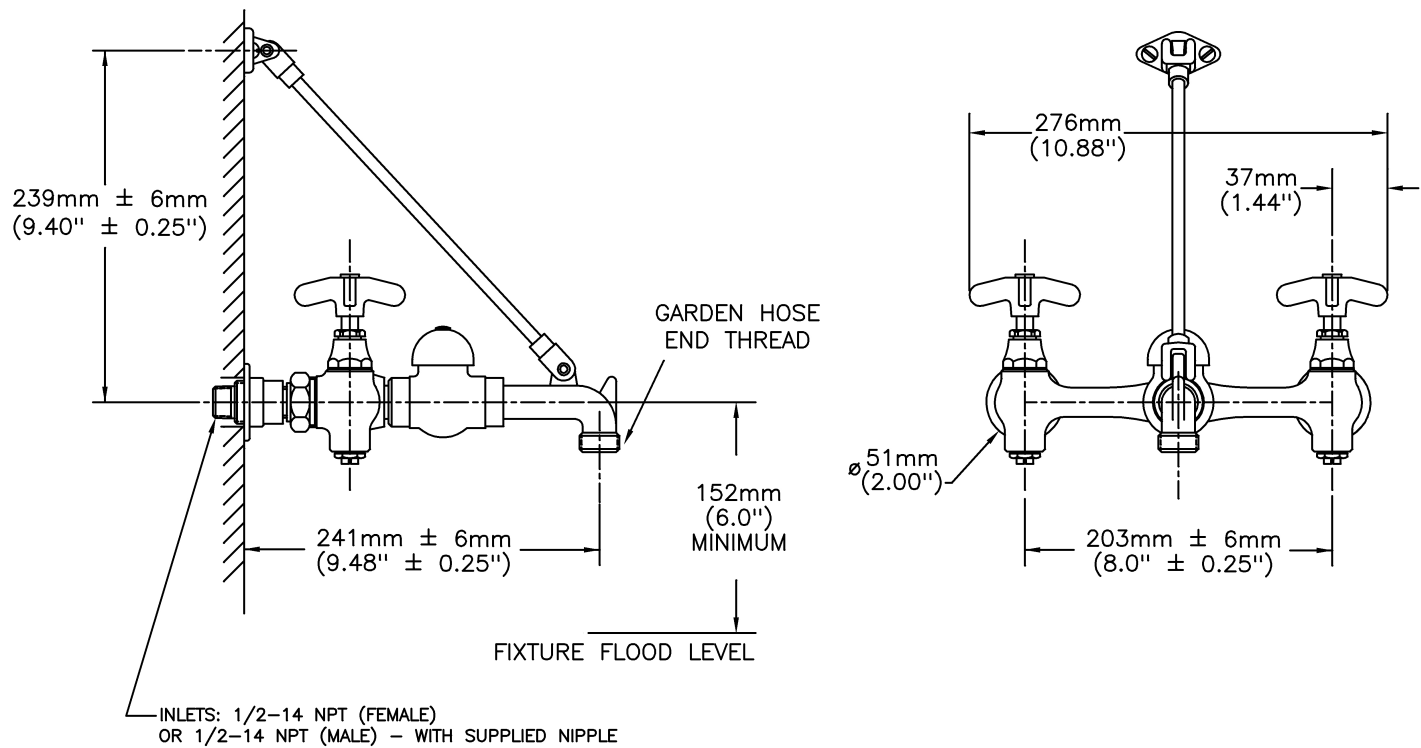

SPECIFICATION:

- 203mm (8") centers
- Centers adjustable from 7.75" to 8.25" unless AC option selected
- Two handles
- Heavy duty cast brass wallmount service sink faucet with integral stops
- Rough chrome plated finish
- Pail hook
- Inline vacuum breaker
- Hose end spout
- Wall brace
- Compression structures
- Color indexed metal cross handles

OPERATION:

- Not Available

(Dimensional drawing on following page)

Delta reserves the right (1) to make changes to specifications and materials, and (2) to change or discontinue models, both without notice or obligation. Dimensions are for reference. Measurement may vary plus or minus 6mm(0.25"). Mounting locations are suggested only. Check with local codes for requirements in your area. This spec was produced October 15, 2019.

Delta reserves the right (1) to make changes to specifications and materials, and (2) to change or discontinue models, both without notice or obligation. Dimensions are for reference. Measurement may vary plus or minus 6mm(0.25"). Mounting locations are suggested only. Check with local codes for requirements in your area. This spec was produced October 15, 2019.