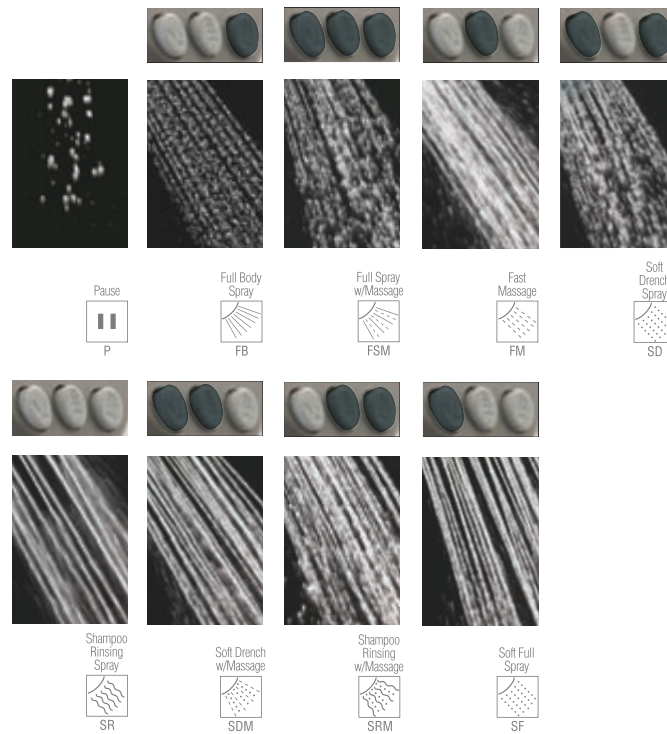

Spray Settings