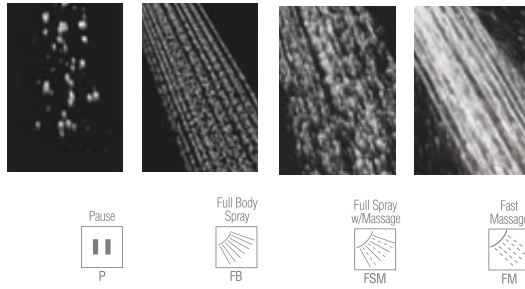

Spray Settings