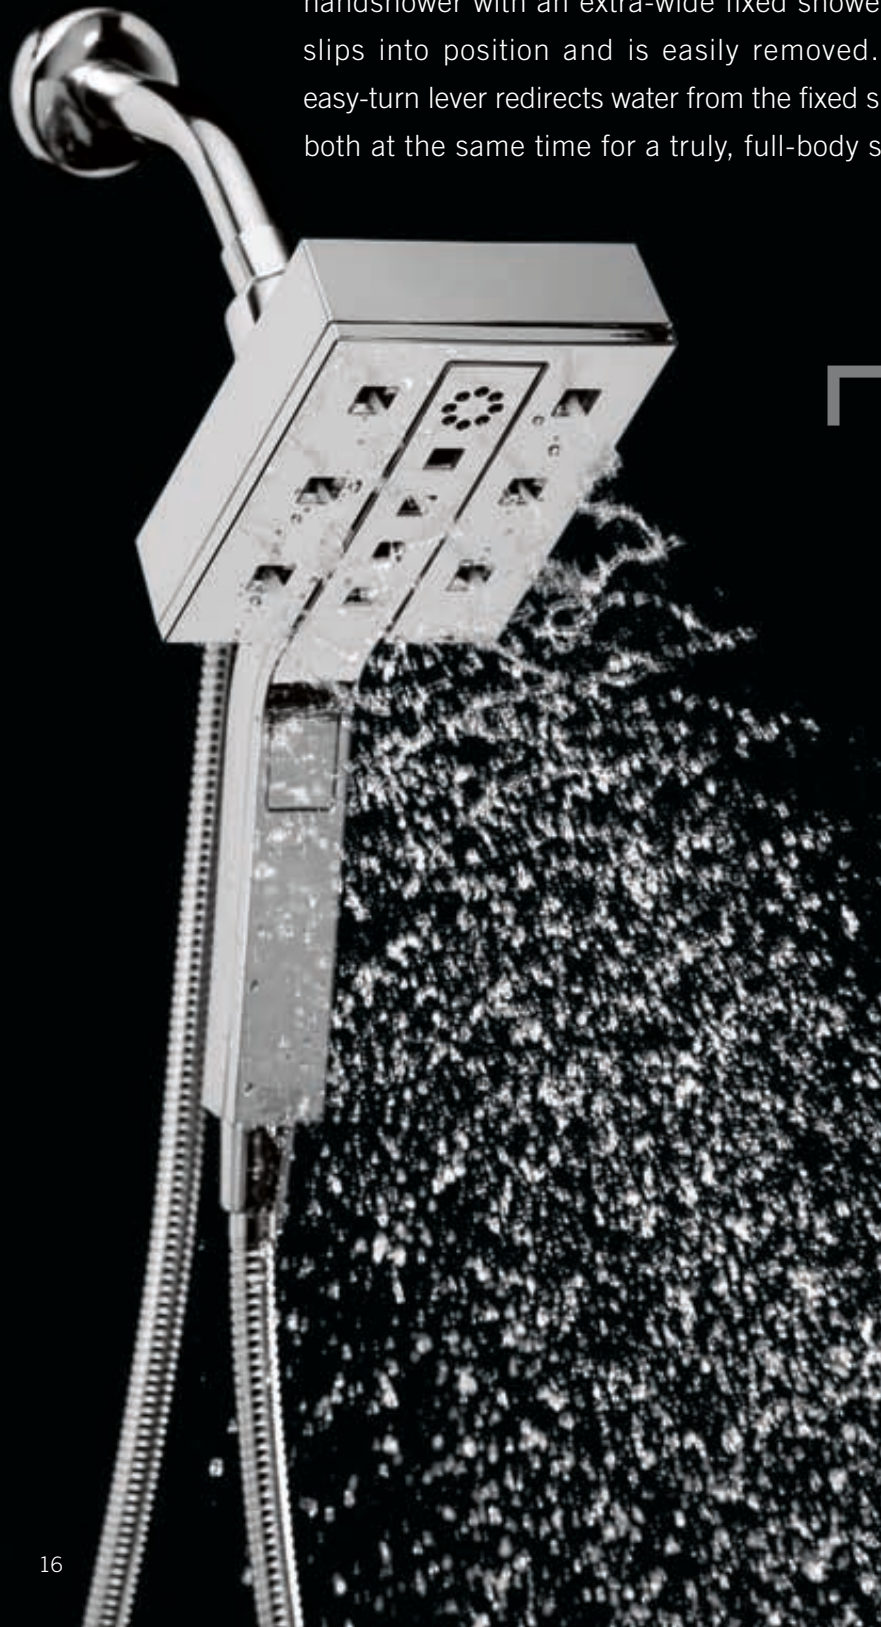

HANDSHOWERS

Putting you in control.

A handshower is the most versatile component of any shower. So it's only fitting that our selection be just as varied. Whether you're looking for tried-and-true functionality or the most innovative technology, we make it easy to find the right handshower to match any style or budget.

IN2ITION® SHOWER

The In2ition Two-in-One Shower combines a four- or five-spray massage handshower with an extra-wide fixed showerhead. The handshower simply slips into position and is easily removed. A three-way diverter with an easy-turn lever redirects water from the fixed showerhead to the handshower or both at the same time for a truly, full-body shower experience.