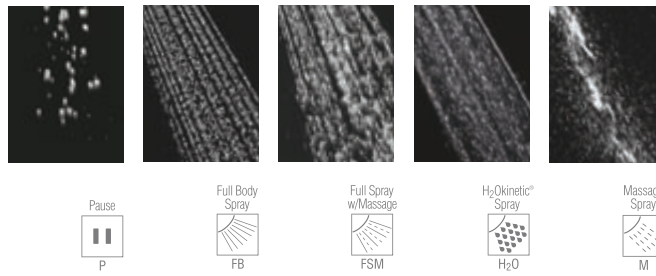

Spray Settings