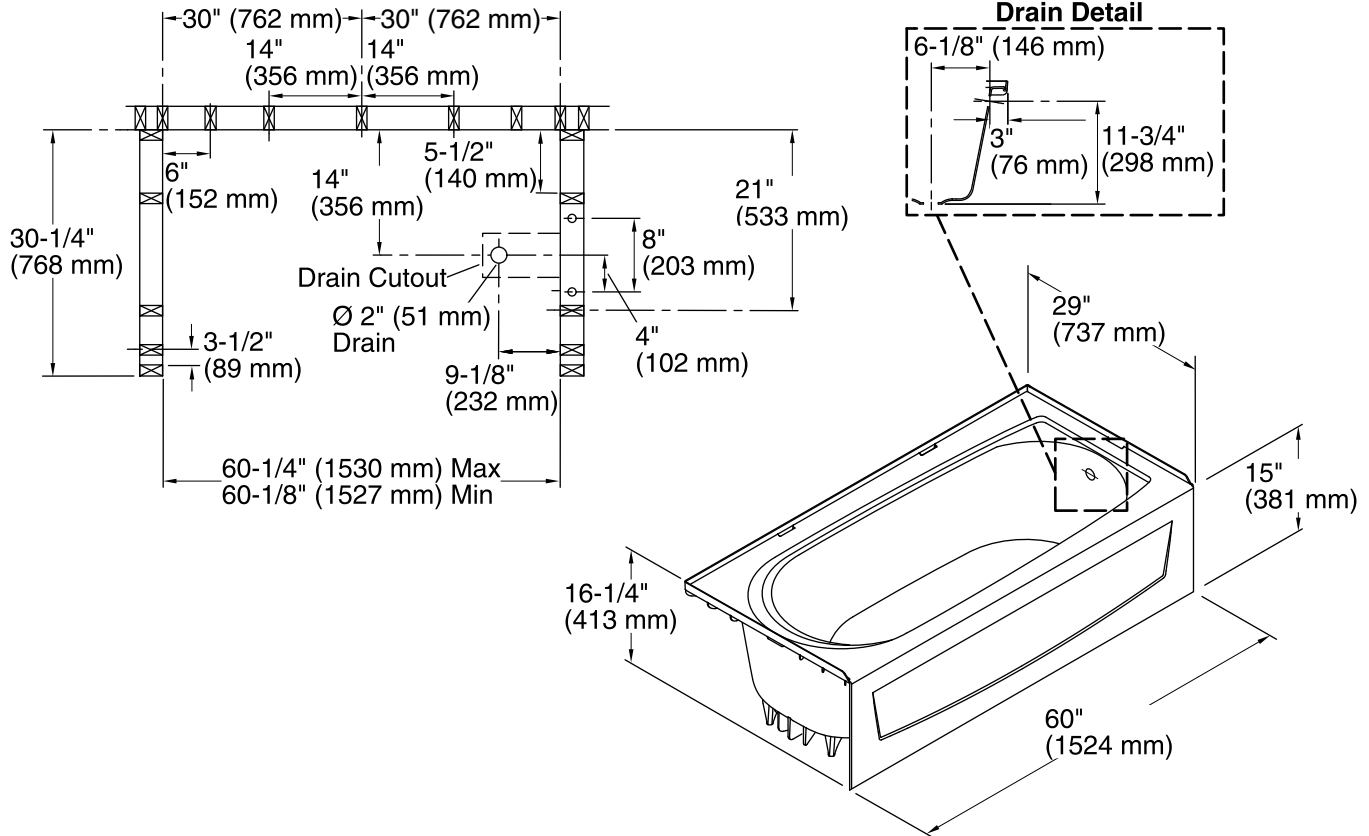

Performa™

60" Bath with right-hand drain

71041120

Features

- Fits a standard 5' opening
- Designed with a 15" apron
- Made from solid Vikrell material for strength, durability, and lasting beauty
- Durable high-gloss finish provides a smooth, shiny surface that is easy to clean

For the most current Specification Sheet, go to www.sterlingplumbing.com.

9-24-2019 05:26 - US

Technical Information

All product dimensions are nominal.

Installation:	Three-wall alcove
Drain location:	Right
Basin area, bottom:	21" x 39" (533 mm x 991 mm)
Basin area, top:	24" x 53" (610 mm x 1346 mm)
Water depth:	10-1/4" (260 mm)
Water capacity:	35 gal (132.5 L)
Minimum flat for door:	1-3/4" (44 mm)

Notes

Install this product according to the installation instructions.

Studs should be positioned roughly as shown. Double studding is recommended for pivot shower door installations.

ADA compliant when installed to the specific requirements of these regulations.